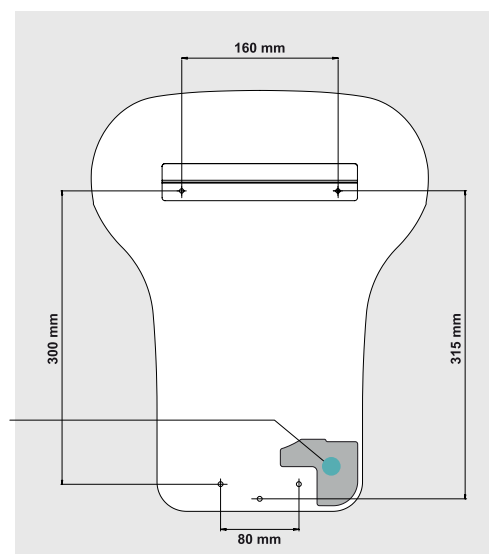

Electrical
input