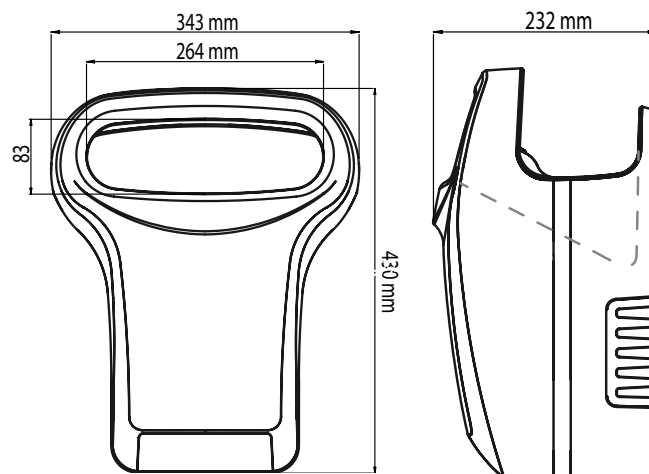

TECHNICAL DRAWINGS