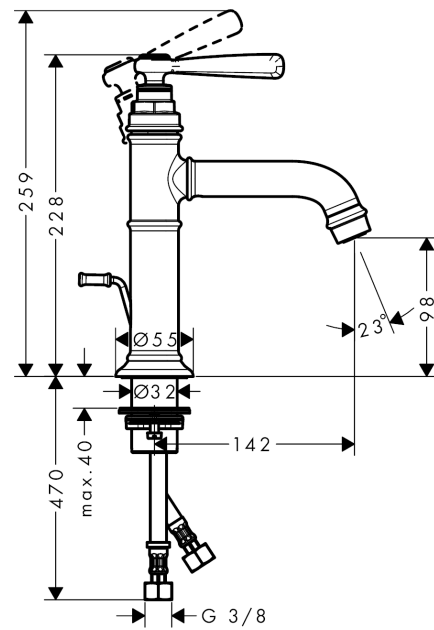

AXOR Montreux
Single lever basin mixer 100 with pop-up waste set
 Surfaces: **chrome** Article Number: **16515000**

Description

product features

- ComfortZone 100
- projection 142 mm
- normal spray
- flow rate: 5 l/min
- pop-up waste set
- suitable for continuous flow water heaters

Technology

Product image

Scale drawing

Flowchart