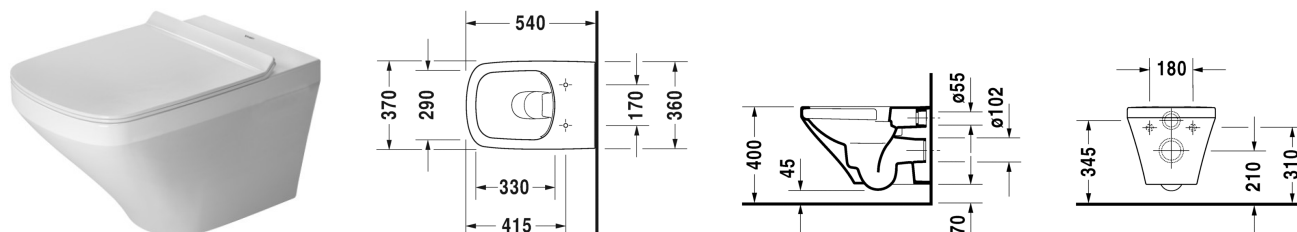

Toilet wall mounted Duravit Rimless® # 2551090000

| < 370 mm > |

Toilet wall mounted Duravit Rimless®	Dimension	Weight	Order number
rimless, washdown model, Durafix included, EWL class 1			
Colors			
00 White Alpin			
Variant			
♠ 4,5 l	370 x 540 mm	28,700 kg	2551090000
Sanitary ceramics with the special WonderGliss surface finish will remain clean and attractive-looking for a long time to come. When ordering WonderGliss please add a "1" as eleventh digit to the model number.			
Accessory			
Fixing for wall mounted bidet and wall mounted toilet	Ø 12 x 180 mm	0,200 kg	006500
Noise reduction gasket for wall mounted toilet		0,300 kg	005064
Suitable products			
Toilet seat and cover hinges stainless steel, without soft closure,			006371
Toilet seat and cover hinges stainless steel, with soft closure, removable,			006379
Toilet seat and cover with lateral reinforcement and extended hinge shaft, hinges stainless steel, without soft closure,			002061

All drawings contain the necessary measurements which are subject to standard tolerances. They are stated in mm and are non-binding. Exact measurements, in particular for customised installation scenarios, can only be taken from the finished ceramic piece.