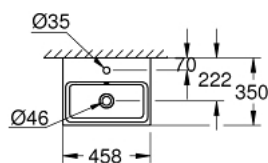

39 483 00H CUBE CERAMIC HAND RINSE BASIN 45

TOOTE KIRJELDUS

- Värvus: alpine white
- wall hung
- 1 hole punched
- with overflow
- 455 x 350 mm
- sanitary ware
- GROHE PureGuard anti-scale coating and anti-bacterial glazing