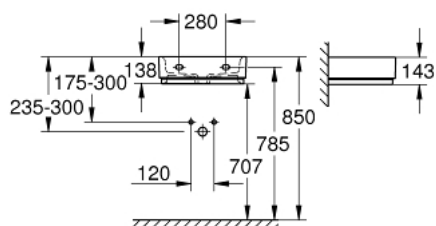

39 483 00H CUBE CERAMIC HAND RINSE BASIN 45

TOOTE KIRJELDUS

- Värvus: alpine white
- wall hung
- 1 hole punched
- with overflow
- 455 x 350 mm
- sanitary ware
- GROHE PureGuard anti-scale coating and anti-bacterial glazing