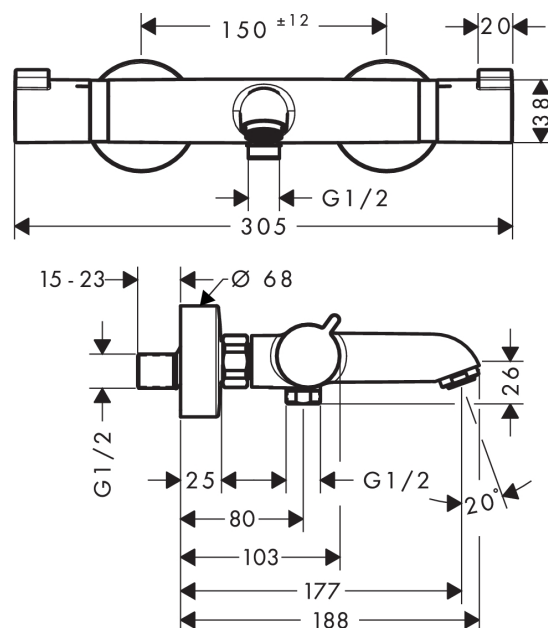

Ecostat

Ecostat Comfort thermostatic bath mixer for exposed installation

Surfaces: **chrome** Article Number: **13114000**

Description

product features

- 2 outlets
- safety lock at 40° C
- flow rate hand shower connection at 0.3 MPa: 15 l/min
- flow rate bath filler (at 0.3 MPa): 23 l/min
- operating pressure: min. 0.1 MPa / max. 1.0 MPa
- connection type: s-shaped connections

Technology

Product image

Scale drawing

Flowchart