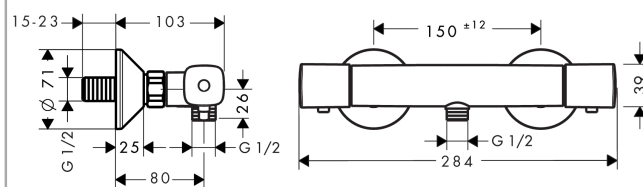

Scale drawing