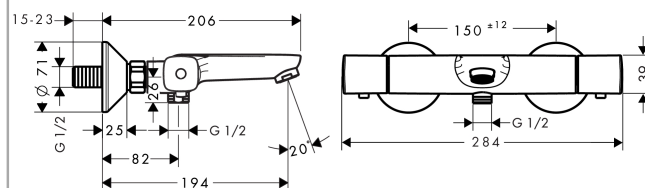

Ecostat

Ecostat Universal thermostatic bath mixer for exposed installation

Surfaces: **chrome** Article Number: **13123000**

Description

product features

- 2 outlets
- safety lock at 40° C
- flow rate hand shower connection at 0.3 MPa: 16 l/min
- flow rate bath filler (at 0.3 MPa): 20 l/min
- operating pressure: min. 0.1 MPa / max. 1.0 MPa
- connection type: s-shaped connections

Technology

Product image

Scale drawing

Flowchart