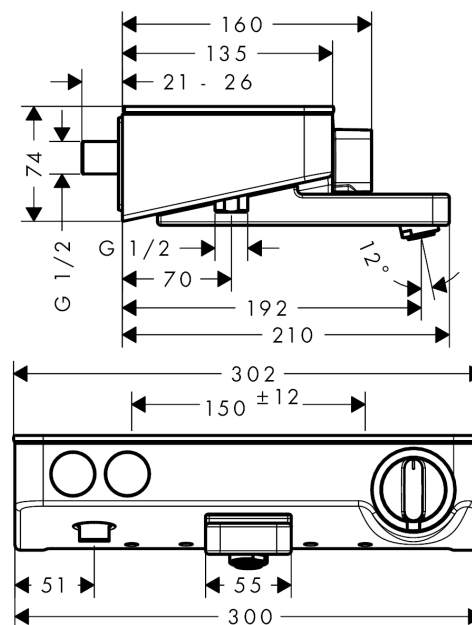

##### product features

- 2 outlets
- simultaneous utilization by 2 outlets
- safety lock at 40° C
- flow rate hand shower connection at 0.3 MPa: 16 l/min
- flow rate bath filler (at 0.3 MPa): 20 l/min
- operating pressure: min. 0.1 MPa / max. 1.0 MPa
- shelf made of safety glass
- shelf finish: chrome or white
- connection type: G 1/2
- in case of installation on existing G 1/2 connections, adaptor no.02026000 must be used

#### Scale drawing