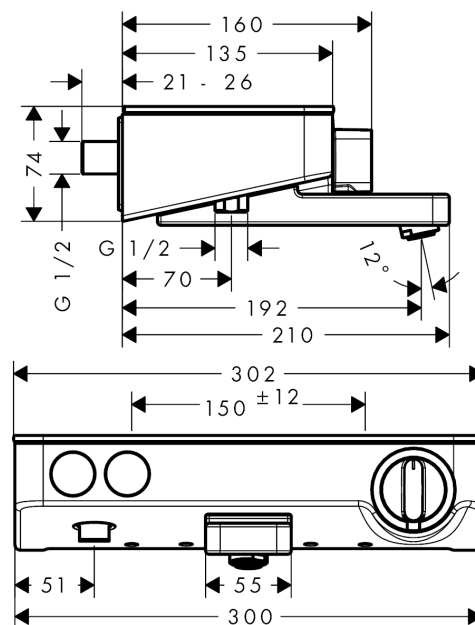

ShowerTablet Select

ShowerTablet Select 300 thermostatic bath mixer for exposed installation

Surfaces: **white/chrome** Article Number: **13151400**

Description

product features

- 2 outlets
- simultaneous utilization by 2 outlets
- safety lock at 40° C
- flow rate hand shower connection at 0.3 MPa: 16 l/min
- flow rate bath filler (at 0.3 MPa): 20 l/min
- operating pressure: min. 0.1 MPa / max. 1.0 MPa
- shelf made of safety glass
- shelf finish: chrome or white
- connection type: G 1/2
- in case of installation on existing G 1/2 connections, adaptor no.02026000 must be used

consists of

- S-Union Set (#95772XXX)

Technology

Design awards

Focus Open 2013
Silver

Product image

Scale drawing

ShowerTablet Select