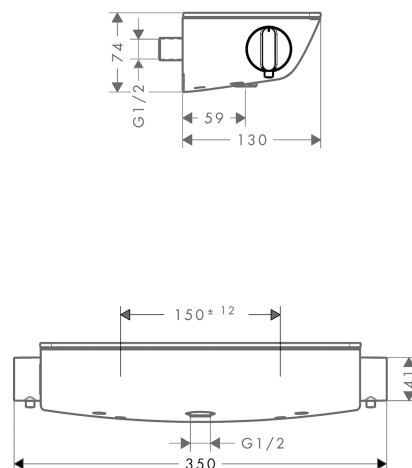

#### product features

- 1 outlet
- safety lock at 40° C
- flow rate hand shower connection at 0.3 MPa: 12 l/min
- operating pressure: min. 0.1 MPa / max. 1.0 MPa
- shelf made of safety glass
- shelf finish: chrome or white
- Ecostop button limits the water consumption to 10 l/min
- in case of installation on existing G 1/2 connections, adaptor no.02026000 must be used

#### consists of

- S-Union Set (#95772XXX)

### Scale drawing