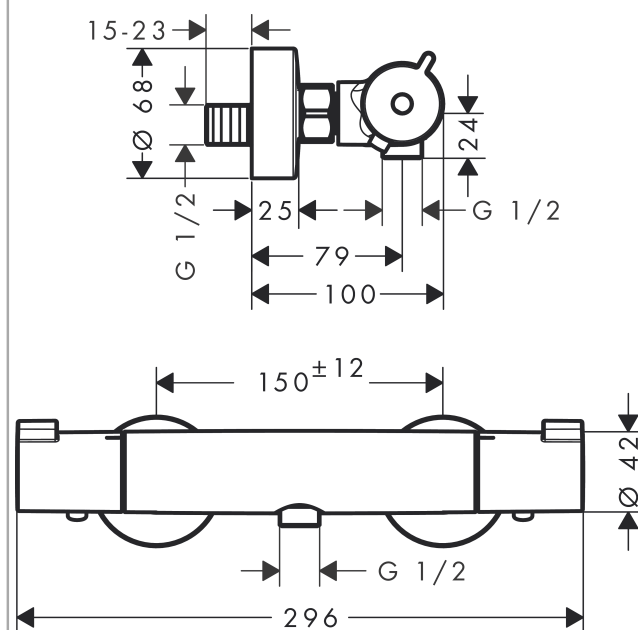

Scale drawing