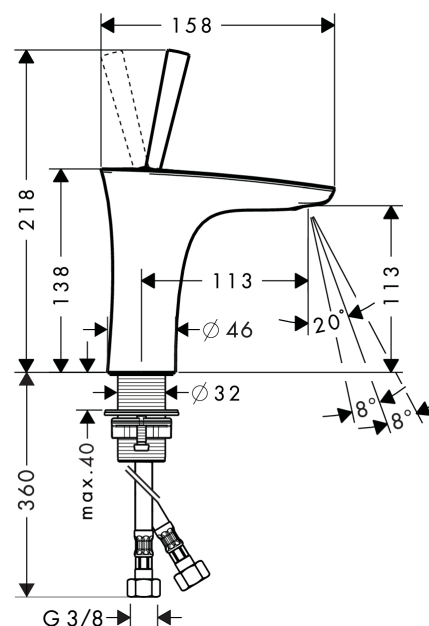

### product features

- ComfortZone 110
- projection 113 mm
- laminar spray
- flow rate: 5 l/min
- adjustable spray former
- push-open waste set (operation via pressure plug, for basins with overflow)
- suitable for continuous flow water heaters

## Scale drawing