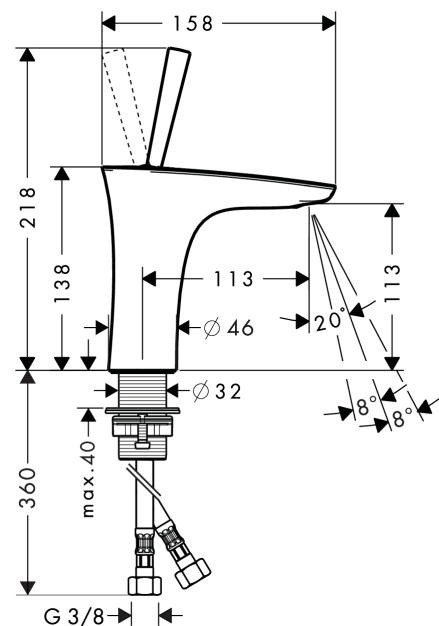

PuraVida

Single lever basin mixer 110 with push-open waste set

Surfaces: **white/chrome** Article Number: **15070400**

Description

product features

- ComfortZone 110
- projection 113 mm
- laminar spray
- flow rate: 5 l/min
- adjustable spray former
- push-open waste set (operation via pressure plug, for basins with overflow)
- suitable for continuous flow water heaters

Technology

Design awards

Product image

Scale drawing

Flowchart