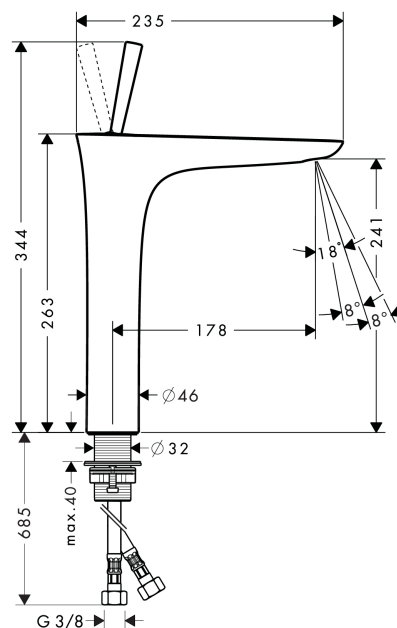

#### product features

- ComfortZone 240
- projection 178 mm
- laminar spray
- flow rate: 5 l/min
- adjustable spray former
- push-open waste set (operation via pressure plug, for basins with overflow)
- suitable for continuous flow water heaters

### Product image

### Scale drawing