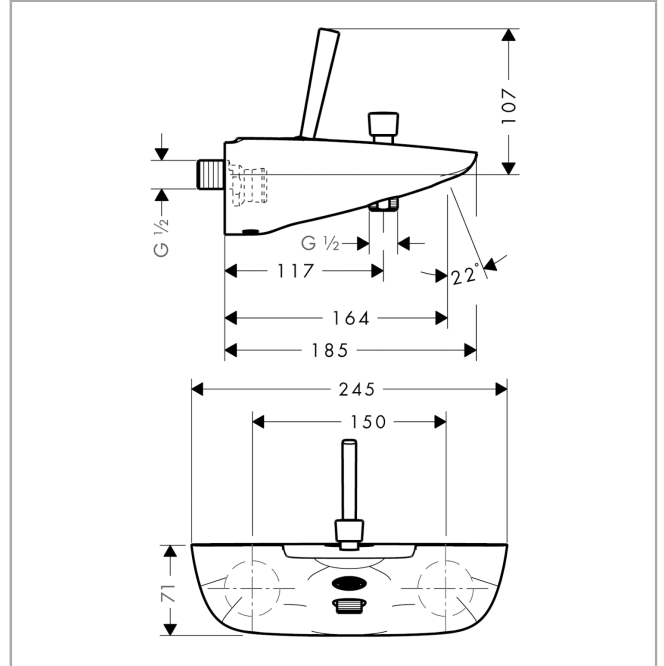

PuraVida

Single lever bath mixer for exposed installation

Surfaces: **white/chrome** Article Number: **15472400**

Description

product features

- projection 164 mm
- spray type: normal spray
- flow rate hand shower connection at 0.3 MPa: 23 l/min
- flow rate bath filler (at 0.3 MPa): 19 l/min
- suitable for continuous flow water heaters

Product image

Scale drawing

Flowchart