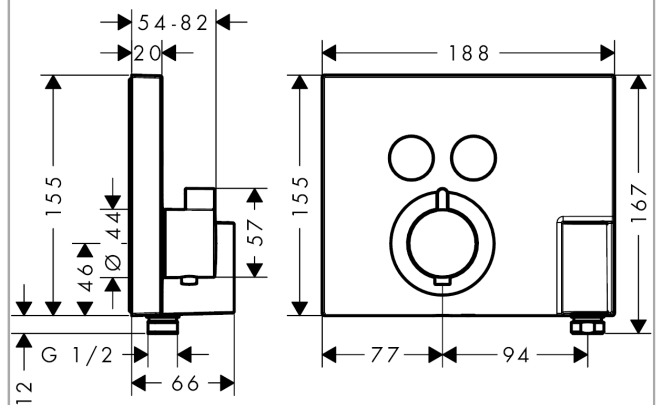

ShowerSelect

Thermostatic mixer for concealed installation for 2 functions with Fixfit and porter unit

Surfaces: **chrome** Article Number: **15765000**

Description

product features

- 2 outlets
- simultaneous use of several outlets
- Select push-button on/off control for 2 outlets
- safety lock at 40° C
- flow rate hand shower connection at 0.3 MPa: 14 l/min
- flow rate upper outlet: 29 l/min
- operating pressure: min. 0.1 MPa / max. 1.0 MPa
- integrated shower support

Technology

Design awards

reddot award 2014
winner

DESIGN
AWARD
2015

Product image

Scale drawing

ShowerSelect

Thermostatic mixer for concealed installation for 2 functions with Fixfit and porter unit

Surfaces: chrome Article Number: 15765000

Flowchart