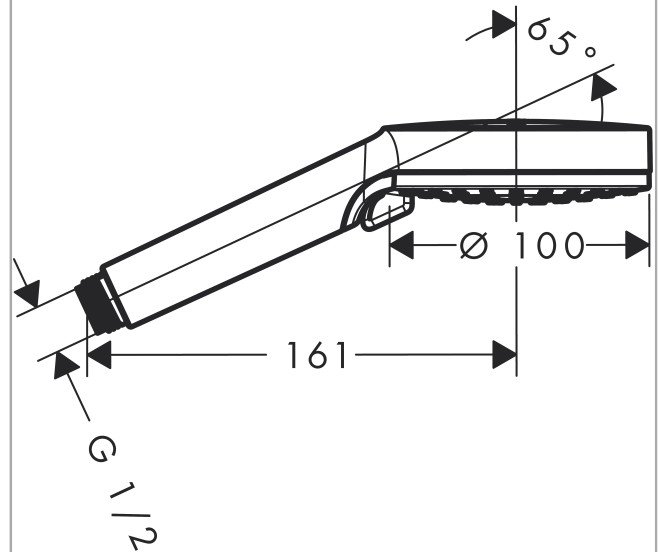

Crometta

Crometta Vario hand shower EcoSmart 9 l/min

Surfaces: **white/chrome** Article Number: **26332400**

Description

product features

- shower head size: 100 mm
- spray type adjustment by turning spray disc
- spray type: Rain, IntenseRain
- maximum flow rate (at 0.3 MPa): 9 l/min
- suitable for continuous flow water heaters

Technology

Design awards

Product image

Scale drawing

Flowchart

The consumption was measured in combination with the appropriate fittings (thermostat/mixer/in-wall valve) to reflect actual application in practice.