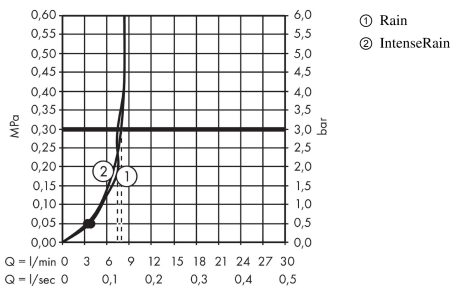

Crometta

Crometta Vario hand shower EcoSmart 9 l/min

Surfaces: **white/chrome** Article Number: **26332400**

Description

product features

- shower head size: 100 mm
- spray type adjustment by turning spray disc
- spray type: Rain, IntenseRain
- maximum flow rate (at 0.3 MPa): 9 l/min
- suitable for continuous flow water heaters

Technology

Design awards

Product image

Scale drawing

Flowchart

The consumption was measured in combination with the appropriate fittings (thermostat/mixer/in-wall valve) to reflect actual application in practice.