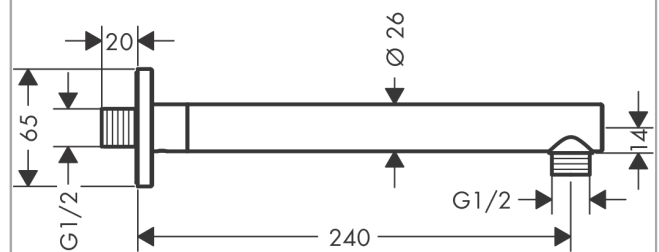

**Vernis Shape
Shower arm 24 cm**Finish: **Chrome** Article Number: **26405000****Description****product features**

- length: 240 mm
- shaft Ø: 26 mm
- installation type: exposed installation
- material: brass
- version: 90° angle
- connection type: G ½

Product image**Scale drawing**

Vernis Shape
Shower arm 24 cm

Finish: **Chrome** Article Number: **26405000**

Exploded Drawing

Year of production: >04/21

Vernis Shape
Shower arm 24 cm
 Finish: **Chrome** Article Number: **26405000**

Spare part list

Year of production: >04/21

Pos.	Description	Article Number	PC	PU
1	hollow set screw M5x5	98446000	1	1
2	O-Ring 22x2	98185000	1	1
3	connecting thread G½	93726000	6	1
4	O-ring 13x2	98128000	1	1