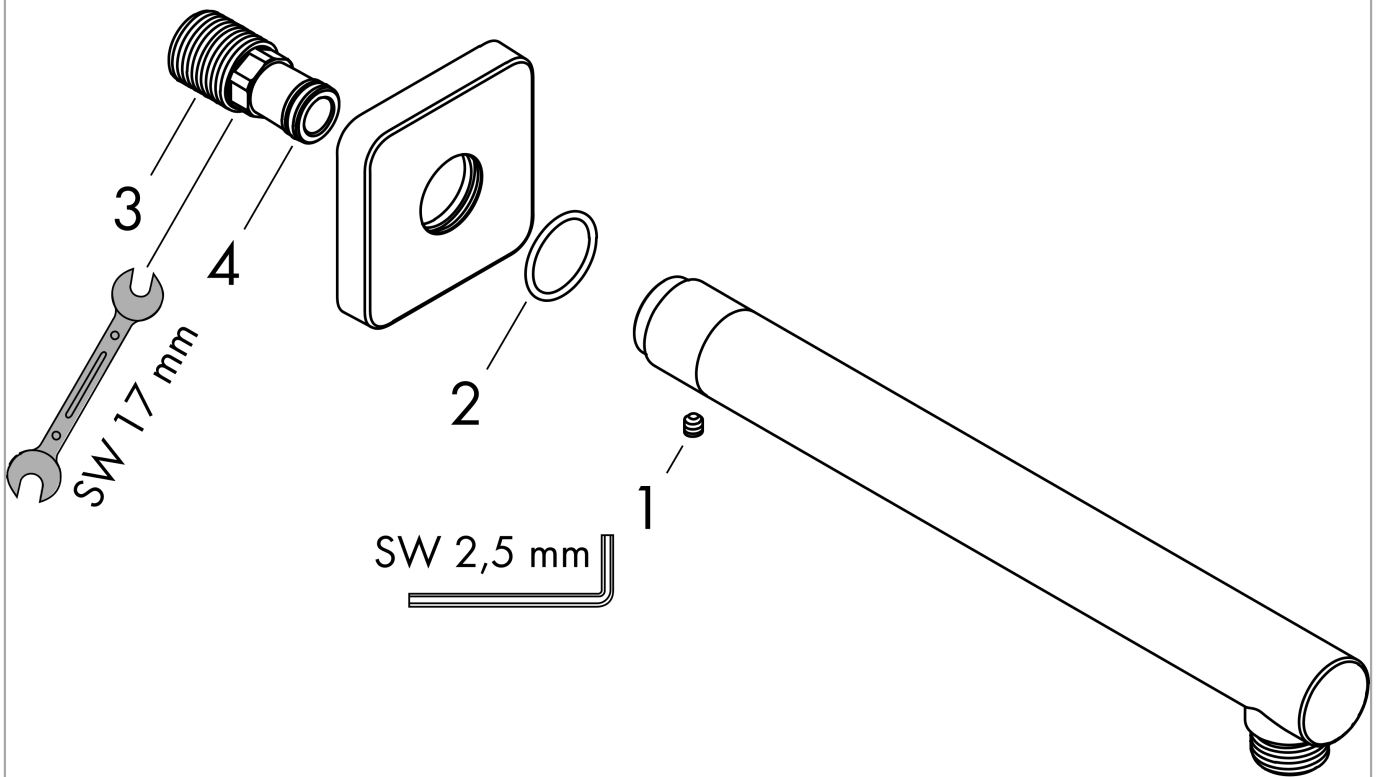

**Vernis Shape
Shower arm 24 cm**Finish: **Chrome** Article Number: **26405000****Description****product features**

- length: 240 mm
- shaft Ø: 26 mm
- installation type: exposed installation
- material: brass
- version: 90° angle
- connection type: G ½

Product image**Scale drawing**

Vernis Shape
Shower arm 24 cm

Finish: **Chrome** Article Number: **26405000**

Exploded Drawing

Year of production: >04/21

Vernis Shape
Shower arm 24 cm
 Finish: **Chrome** Article Number: **26405000**

Spare part list

Year of production: >04/21

Pos.	Description	Article Number	PC	PU
1	hollow set screw M5x5	98446000	1	1
2	O-Ring 22x2	98185000	1	1
3	connecting thread G½	93726000	6	1
4	O-ring 13x2	98128000	1	1