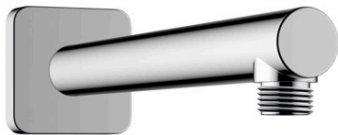

**Vernis Shape
Shower arm 24 cm**Finish: **Chrome** Article Number: **26405000****Description****product features**

- length: 240 mm
- shaft Ø: 26 mm
- installation type: exposed installation
- material: brass
- version: 90° angle
- connection type: G ½

Product image**Scale drawing**

Vernis Shape
Shower arm 24 cm

Finish: **Chrome** Article Number: **26405000**

Exploded Drawing

Year of production: >04/21

Vernis Shape
Shower arm 24 cm
 Finish: **Chrome** Article Number: **26405000**