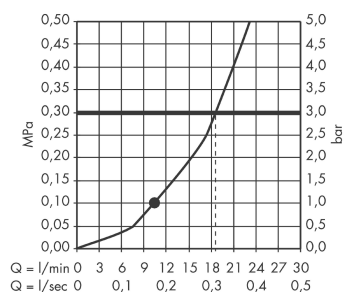

Croma

Croma 220 Air 1jet overhead shower

Surfaces: **chrome** Article Number: **26464000**

Description

product features

- shower head size: 220 mm
- spray type: RainAir (rain spray enriched with air)
- flow rate RainAir spray (at 0.3 MPa): 19 l/min
- fully chrome-plated spray disc
- material spray disc: metal
- spray disc removeable for cleaning
- installation type: ceiling or wall

Optional Accessoires

- Shower arm 389 mm (#27413XXX)
- Ceiling connector 100 mm (#27479XXX)

Technology

Product image

Scale drawing

Flowchart

The consumption was measured in combination with the appropriate fittings (thermostat/mixer/in-wall valve) to reflect actual application in practice.