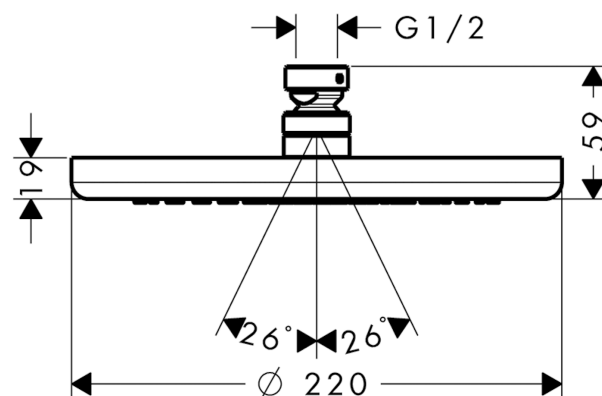

Croma

Croma 220 Air 1jet overhead shower

Surfaces: **chrome** Article Number: **26464000**

Description

product features

- shower head size: 220 mm
- spray type: RainAir (rain spray enriched with air)
- flow rate RainAir spray (at 0.3 MPa): 19 l/min
- fully chrome-plated spray disc
- material spray disc: metal
- spray disc removeable for cleaning
- installation type: ceiling or wall

Optional Accessoires

- Shower arm 389 mm (#27413XXX)
- Ceiling connector 100 mm (#27479XXX)

Technology

Product image

Scale drawing

Flowchart

The consumption was measured in combination with the appropriate fittings (thermostat/mixer/in-wall valve) to reflect actual application in practice.