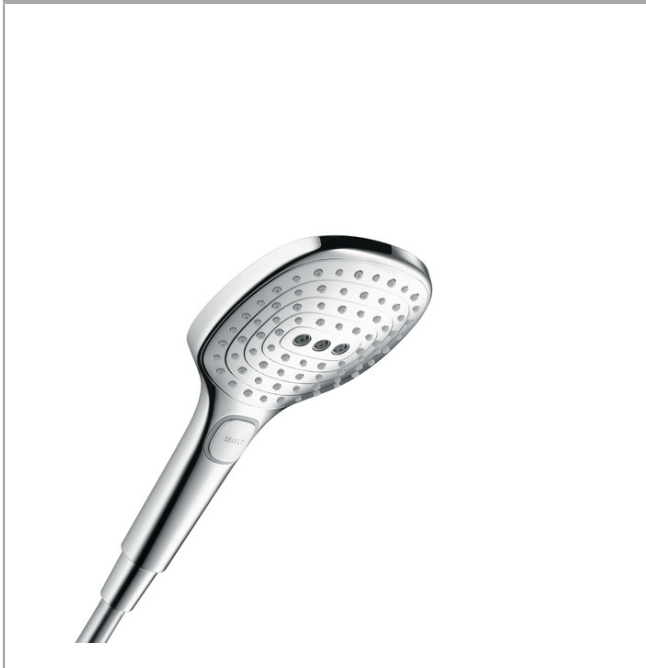

Raindance Select

Raindance Select E 120 3jet hand shower

Surfaces: **chrome** Article Number: **26520000**

Description

product features

- shower head size: 120 mm
- convenient diversion via Select button
- spray type: RainAir (rain spray enriched with air), Rain, WhirlAir (massage spray)
- maximum flow rate (at 0.3 MPa): 16 l/min
- suitable for continuous flow water heaters

Technology

Design awards

Product image

Scale drawing

Flowchart

The consumption was measured in combination with the appropriate fittings (thermosta/mixer/ in-wall valve) to reflect actual application in practice.