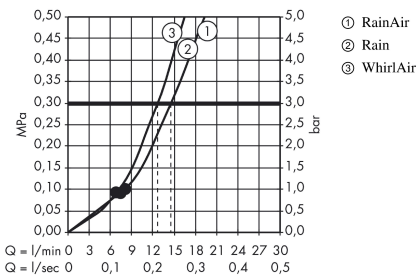

Raindance Select

Raindance Select E 120 3jet hand shower

Surfaces: **chrome** Article Number: **26520000**

Description

product features

- shower head size: 120 mm
- convenient diversion via Select button
- spray type: RainAir (rain spray enriched with air), Rain, WhirlAir (massage spray)
- maximum flow rate (at 0.3 MPa): 16 l/min
- suitable for continuous flow water heaters

Technology

Design awards

Product image

Scale drawing

Flowchart

The consumption was measured in combination with the appropriate fittings (thermosta/mixer/ in-wall valve) to reflect actual application in practice.