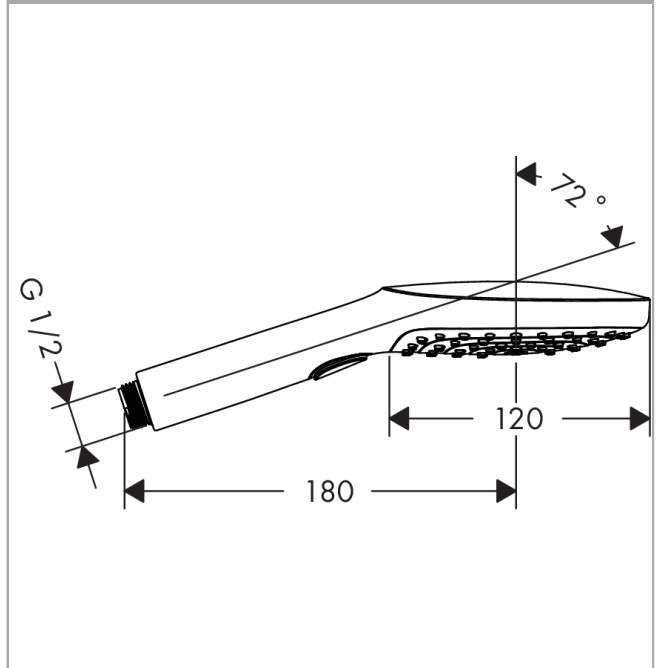

Raindance Select

Raindance Select E 120 3jet hand shower

Surfaces: **chrome** Article Number: **26520000**

Description

product features

- shower head size: 120 mm
- convenient diversion via Select button
- spray type: RainAir (rain spray enriched with air), Rain, WhirlAir (massage spray)
- maximum flow rate (at 0.3 MPa): 16 l/min
- suitable for continuous flow water heaters

Technology

Design awards

Product image

Scale drawing

Flowchart

The consumption was measured in combination with the appropriate fittings (thermosta/mixer/ in-wall valve) to reflect actual application in practice.