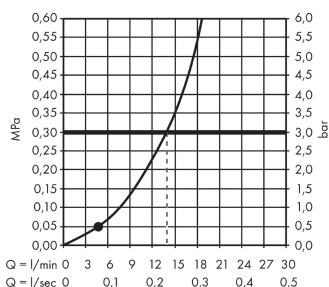

Flowchart

The consumption was measured in combination with the appropriate fittings (thermostat/mixer/ in-wall valve) to reflect actual application in practice.