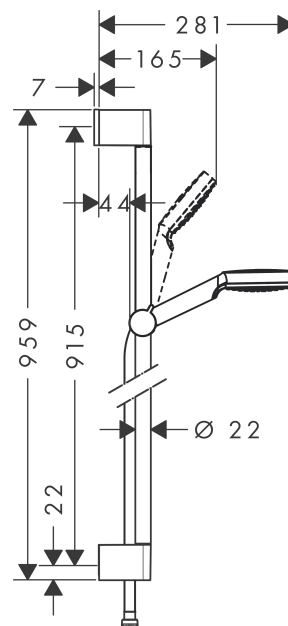

##### product features

- spray type: Rain
- shower head size: 100 mm
- slide inclination angle can be adjusted by 45°
- maximum flow rate (at 0.3 MPa): 14 l/min
- 22 mm diameter wall bar
- chrome-plated wall supports of plastic

##### consists of

- Crometta 1jet hand shower (#26331XXX)
- Comfortflex shower hose 1.60 m (#28168XXX)
- Unica' Croma wall bar 0.90 m without shower hose (#26506XXX)

#### Scale drawing

#### Flowchart

The consumption was measured in combination with the appropriate fittings (thermostat/mixer/ in-wall valve) to reflect actual application in practice.

**Crometta**  
**Crometta 1jet Shower Set 0.90 m**  
Surfaces: **white/chrome** Article Number: **26537400**