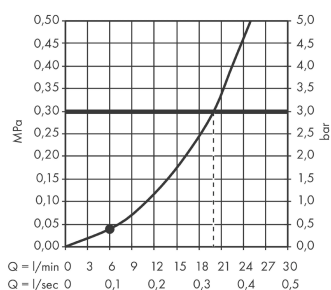

Crometta 100
Crometta 160 1jet overhead shower
 Surfaces: **chrome** Article Number: **26577000**

Description

product features

- shower head size: 180 mm
- spray type: Rain
- flow rate Rain spray (at 0.3 MPa): 20 l/min
- spray disc surface in two variants: chrome or white
- material spray disc: plastic
- installation type: ceiling or wall

Optional Accessoires

- Shower arm 230 mm (#27412XXX)
- Ceiling connector 100 mm (#27479XXX)

Technology

Product image

Scale drawing

Flowchart

The consumption was measured in combination with the appropriate fittings (thermostat/mixer/ in-wall valve) to reflect actual application in practice.