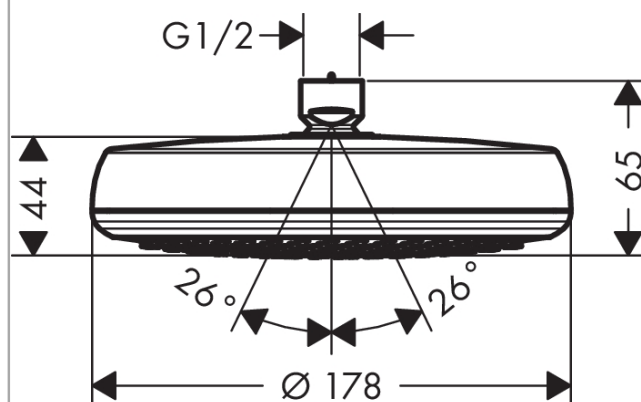

Crometta 100
Crometta 160 1jet overhead shower
 Surfaces: **chrome** Article Number: **26577000**

Description

product features

- shower head size: 180 mm
- spray type: Rain
- flow rate Rain spray (at 0.3 MPa): 20 l/min
- spray disc surface in two variants: chrome or white
- material spray disc: plastic
- installation type: ceiling or wall

Optional Accessoires

- Shower arm 230 mm (#27412XXX)
- Ceiling connector 100 mm (#27479XXX)

Technology

Product image

Scale drawing

Flowchart

The consumption was measured in combination with the appropriate fittings (thermostat/mixer/ in-wall valve) to reflect actual application in practice.