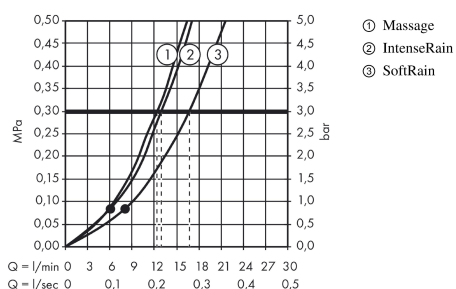

Croma Select E
Croma Select E Multi shower set 0.65 m
 Surfaces: **white/chrome** Article Number: **26580400**

Description

product features

- spray type: SoftRain, IntenseRain, Massage spray
- convenient diversion via Select button
- shower head size: 110 mm
- slide inclination angle can be adjusted by 45°
- maximum flow rate (at 0.3 MPa): 16 l/min
- chrome-plated wall supports of plastic

consists of

- Isiflex shower hose 1.60 m (#28276XXX)
- Croma Select E Multi hand shower (#26810XXX)
- Unica'Croma wall bar 0.65 m without shower hose (#26505XXX)

Technology

Product image

Scale drawing

Flowchart

The consumption was measured in combination with the appropriate fittings (thermostat/mixer/ in-wall valve) to reflect actual application in practice.

Croma Select E

Croma Select E Multi shower set 0.65 m