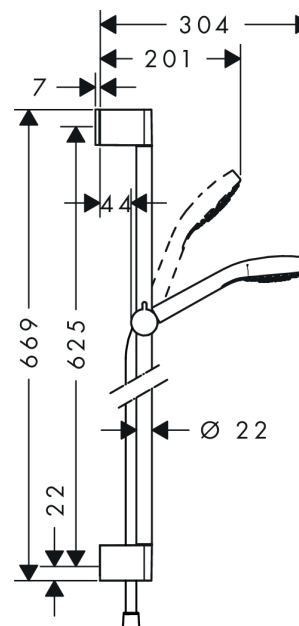

Croma Select E
Croma Select E Multi shower set 0.65 m
 Surfaces: **white/chrome** Article Number: **26580400**

Description

product features

- spray type: SoftRain, IntenseRain, Massage spray
- convenient diversion via Select button
- shower head size: 110 mm
- slide inclination angle can be adjusted by 45°
- maximum flow rate (at 0.3 MPa): 16 l/min
- chrome-plated wall supports of plastic

consists of

- Isiflex shower hose 1.60 m (#28276XXX)
- Croma Select E Multi hand shower (#26810XXX)
- Unica'Croma wall bar 0.65 m without shower hose (#26505XXX)

Technology

Product image

Scale drawing

Flowchart

The consumption was measured in combination with the appropriate fittings (thermostat/mixer/ in-wall valve) to reflect actual application in practice.

Croma Select E

Croma Select E Multi shower set 0.65 m