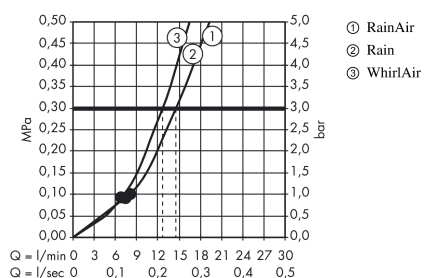

Flowchart

The consumption was measured in combination with the appropriate fittings (thermostat/mixer/ in-wall valve) to reflect actual application in practice.