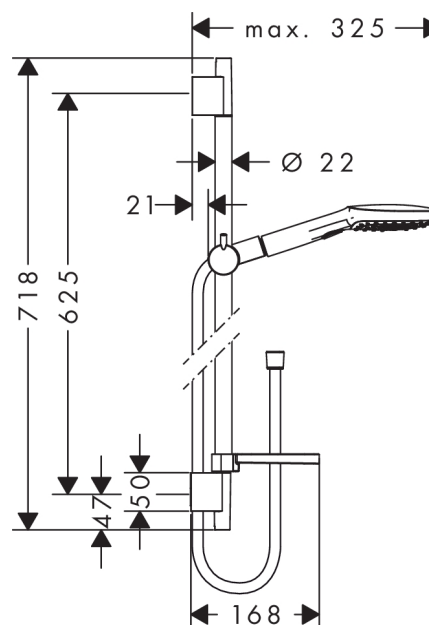

#### product features

- spray type: Rain, RainAir (rain spray enriched with air), WhirlAir (massage spray)
- convenient diversion via Select button
- shower head size: 120 mm
- 90° position adjustable slider, pivots left and right, up and down
- maximum flow rate (at 0.3 MPa): 16 l/min

#### consists of

- Isiflex shower hose 1.60 m (#28276XXX)
- Raindance Select E 120 3jet hand shower (#26520XXX)
- Unica'S Puro wall bar 0.65 m (#28632XXX)
- Casetta'E soap dish (#26519XXX)

### Scale drawing