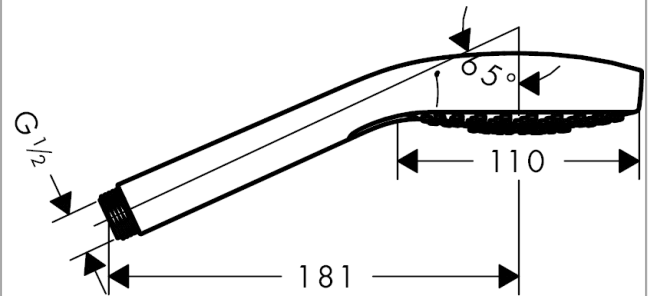

MySelect S

MySelect S Multi hand shower

Surfaces: **white/chrome** Article Number: **26636402**

Description

product features

- shower head size: 110 mm
- convenient diversion via Select button
- spray type: IntenseRain, Massage spray, Soft spray
- maximum flow rate (at 0.3 MPa): 15 l/min
- suitable for continuous flow water heaters

Technology

Product image

Scale drawing

Flowchart

The consumption was measured in combination with the appropriate fittings (thermostat/mixer/in-wall valve) to reflect actual application in practice.