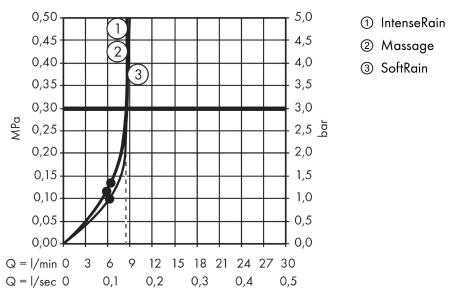

MySelect S

MySelect S Multi hand shower

Surfaces: **white/chrome** Article Number: **26636402**

Description

product features

- shower head size: 110 mm
- convenient diversion via Select button
- spray type: IntenseRain, Massage spray, Soft spray
- maximum flow rate (at 0.3 MPa): 15 l/min
- suitable for continuous flow water heaters

Technology

Product image

Scale drawing

Flowchart

The consumption was measured in combination with the appropriate fittings (thermostat/mixer/in-wall valve) to reflect actual application in practice.