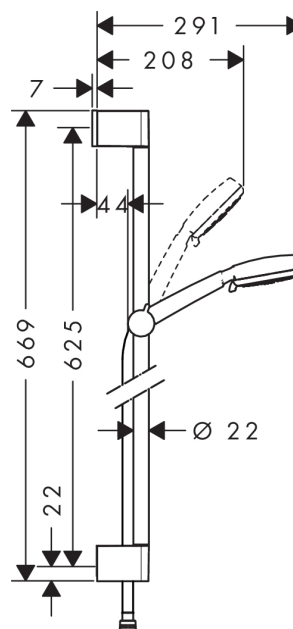

Crometta 100

Crometta 100 Multi shower set 0.65 m

Surfaces: **white/chrome** Article Number: **26650400**

Description

product features

- spray type: Rain, TurboRain, Massage spray
- spray type adjustment by turning spray disc
- slide inclination angle can be adjusted by 45°
- maximum flow rate (at 0.3 MPa): 19 l/min
- chrome-plated wall supports of plastic

consists of

- Crometta 100 Multi hand shower (#26823XXX)
- Metaflex shower hose 1.60 m (#28266XXX)
- Unica'Croma wall bar 0.65 m (#26503XXX)

Technology

Product image

Scale drawing

Crometta 100

Crometta 100 Multi shower set 0.65 m

Surfaces: **white/chrome** Article Number: **26650400**

Installation examples