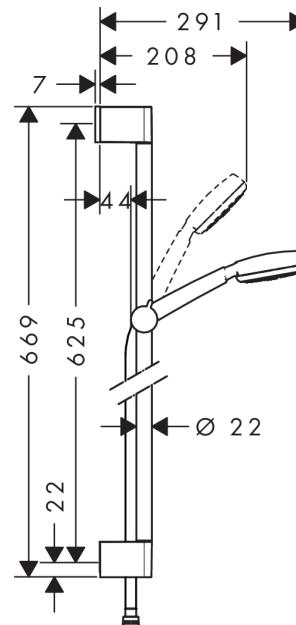

##### product features

- spray type: Rain
- shower head size: 100 mm
- slide inclination angle can be adjusted by 45°
- maximum flow rate (at 0.3 MPa): 16 l/min
- chrome-plated wall supports of plastic

##### consists of

- Crometta 100 1jet hand shower (#26825XXX)
- Metaflex shower hose 1.60 m (#28266XXX)
- Unica'Croma wall bar 0.65 m (#26503XXX)

#### Scale drawing

**Crometta 100**  
**Crometta 100 1jet Shower Set 0.65 m**  
Surfaces: **white/chrome** Article Number: **26652400**