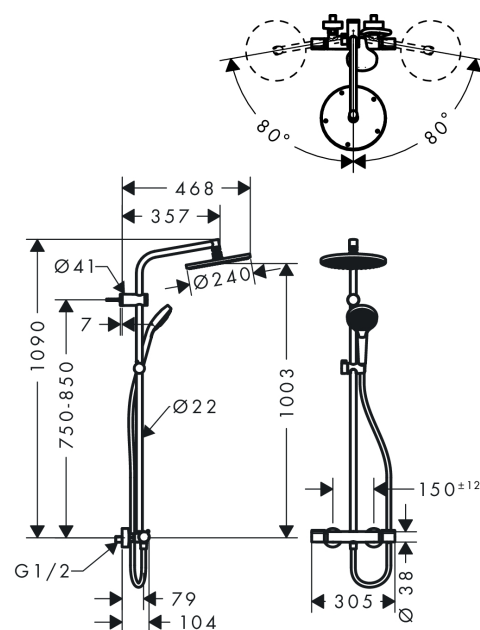

MySelect S

MySelect S 240 Showerpipe

Surfaces: **white/chrome** Article Number: **26758400**

Description

product features

- shower head size: 240 mm
- overhead shower angle adjustable
- spray type: RainAir (rain spray enriched with air)
- flow rate RainAir spray (at 0.3 MPa): 12 l/min
- shower arm length: 380 mm
- swivel shower arm
- thermostat Versostat
- safety lock at 40° C
- adjustable hot water limitation
- outlets controlled via turning handle
- installation type: exposed installation
- suitable for continuous flow water heaters with an output of 18 kW

consists of

- Holder M² (#27993SVP)
- Isiflex shower hose 1.60 m (#28276XXX)
- MySelect S Multi hand shower (#26636XXX)

Technology

Product image

Scale drawing

MySelect S

MySelect S 240 Showerpipe

Surfaces: **white/chrome** Article Number: **26758400**

Flowchart

MySelect S

MySelect S 240 Showerpipe

Surfaces: **white/chrome** Article Number: **26758400**

Installation examples