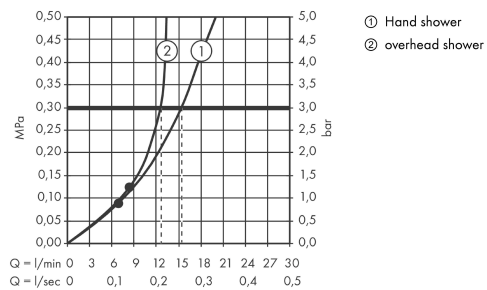

MySelect S

MySelect S 240 Showerpipe

Surfaces: **white/chrome** Article Number: **26758400**

Flowchart