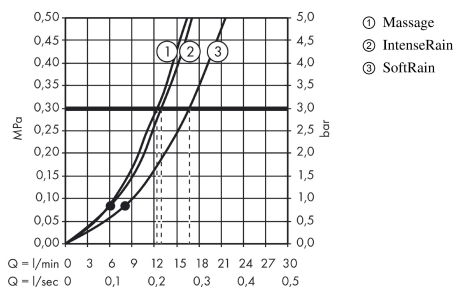

Croma Select E
Croma Select E Multi hand shower
 Surfaces: **white/chrome** Article Number: **26810400**

Description

product features

- shower head size: 110 mm
- convenient diversion via Select button
- spray type: SoftRain, IntenseRain, Massage spray
- maximum flow rate (at 0.3 MPa): 16 l/min
- suitable for continuous flow water heaters

Technology

Design awards

Product image

Scale drawing

Flowchart

The consumption was measured in combination with the appropriate fittings (thermostat/mixer/in-wall valve) to reflect actual application in practice.