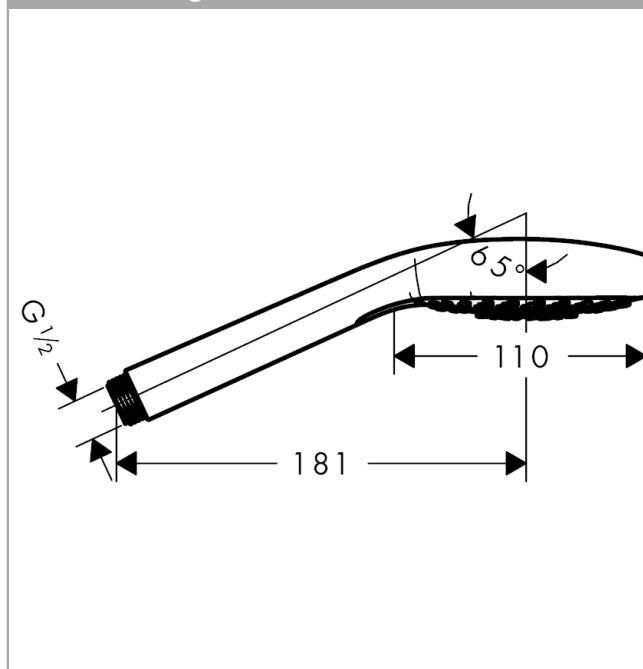

Croma Select E
Croma Select E Multi hand shower
 Surfaces: **white/chrome** Article Number: **26810400**

Description

product features

- shower head size: 110 mm
- convenient diversion via Select button
- spray type: SoftRain, IntenseRain, Massage spray
- maximum flow rate (at 0.3 MPa): 16 l/min
- suitable for continuous flow water heaters

Technology

Design awards

Product image

Scale drawing

Flowchart

The consumption was measured in combination with the appropriate fittings (thermostat/mixer/in-wall valve) to reflect actual application in practice.