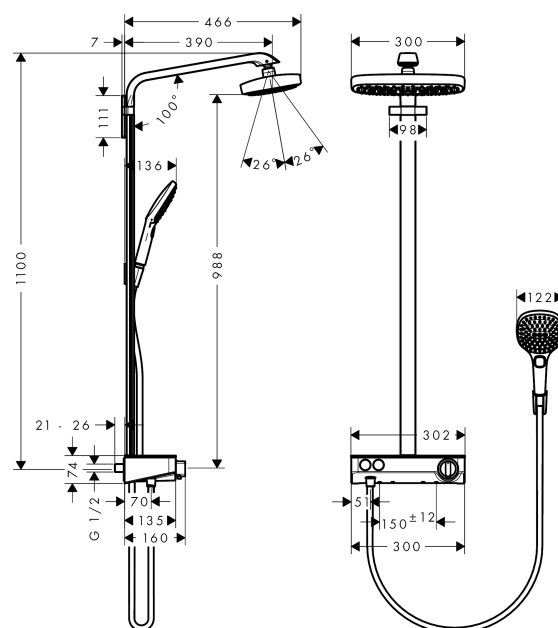

Raindance Select
Raindance Select E 300 2jet ST Showerpipe
 Surfaces: **chrome** Article Number: **27126000**

Description

product features

- overhead shower Raindance Select E 300 2jet
- shower head size: 300 x 160 mm
- overhead shower angle adjustable
- spray type: RainAir (rain spray enriched with air), Rain
- convenient diversion via Select button
- flow rate RainAir spray (at 0.3 MPa): 16 l/min
- flow rate Rain spray (at 0.3 MPa): 16 l/min
- operating pressure: min. 0.15 MPa / max. 1.0 MPa
- spray disc surface in two variants: chrome or white
- shower arm length: 380 mm
- thermostat ShowerTablet Select 300
- with spacious shelf
- shelf finish: chrome or white
- safety lock at 40° C
- adjustable hot water limitation
- convenient diversion via Select button
- installation type: exposed installation
- in case of installation on existing G ½ connections, adaptor no.02026000 must be used

consists of

- Porter'S shower holder (#28331XXX)
- Isiflex shower hose 1.60 m (#28276XXX)
- Raindance Select E 120 3jet hand shower (#26520XXX)

Technology

Product image

Scale drawing

Raindance Select

Raindance Select E 300 2jet ST Showerpipe

Surfaces: **chrome** Article Number: **27126000**

Flowchart

Raindance Select
Raindance Select E 300 2jet ST Showerpipe
 Surfaces: **chrome** Article Number: **27126000**

Installation examples