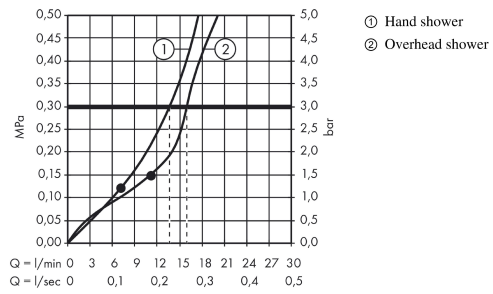

Raindance Select

Raindance Select E 300 2jet ST Showerpipe

Surfaces: **chrome** Article Number: **27126000**

Flowchart