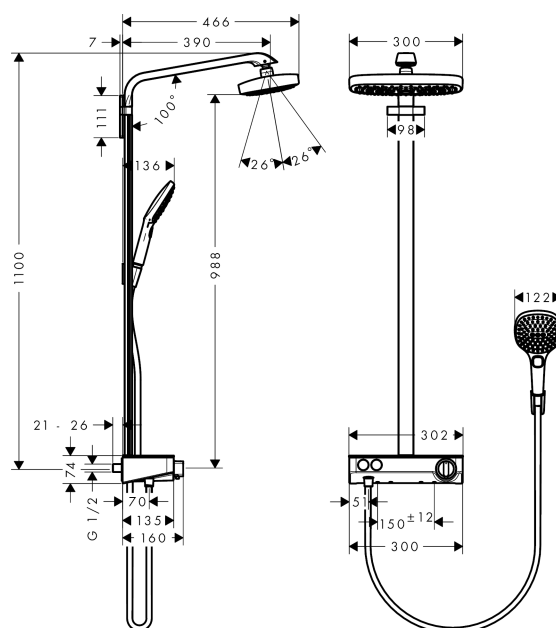

Raindance Select

Raindance Select E 300 2jet ST Showerpipe

Surfaces: **white/chrome** Article Number: **27126400**

Description

product features

- overhead shower Raindance Select E 300 2jet
- shower head size: 300 x 160 mm
- overhead shower angle adjustable
- spray type: RainAir (rain spray enriched with air), Rain
- convenient diversion via Select button
- flow rate RainAir spray (at 0.3 MPa): 16 l/min
- flow rate Rain spray (at 0.3 MPa): 16 l/min
- operating pressure: min. 0.15 MPa / max. 1.0 MPa
- spray disc surface in two variants: chrome or white
- shower arm length: 380 mm
- thermostat ShowerTablet Select 300
- with spacious shelf
- shelf finish: chrome or white
- safety lock at 40° C
- adjustable hot water limitation
- convenient diversion via Select button
- installation type: exposed installation
- in case of installation on existing G ½ connections, adaptor no.02026000 must be used

consists of

- Porter'S shower holder (#28331XXX)
- Isiflex shower hose 1.60 m (#28276XXX)
- Raindance Select E 120 3jet hand shower (#26520XXX)

Technology

Product image

Scale drawing

Raindance Select

Raindance Select E 300 2jet ST Showerpipe

Surfaces: **white/chrome** Article Number: **27126400**

Flowchart

Raindance Select

Raindance Select E 300 2jet ST Showerpipe

Surfaces: **white/chrome** Article Number: **27126400**

Installation examples