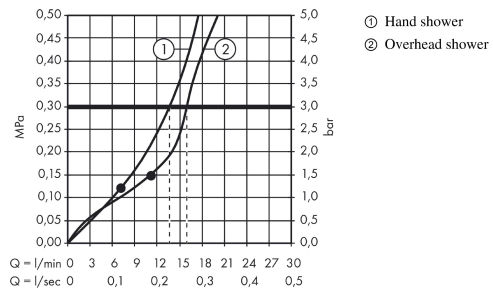

Raindance Select

Raindance Select E 300 2jet ST Showerpipe

Surfaces: **white/chrome** Article Number: **27126400**

Flowchart