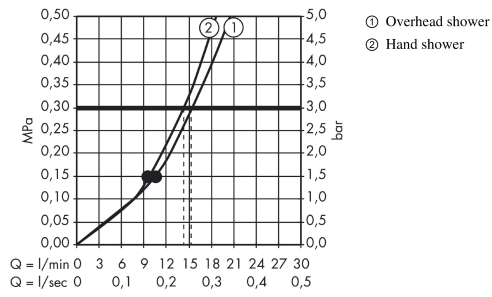

Raindance Select

Raindance Select S 240 2jet Showerpipe

Surfaces: **white/chrome** Article Number: **27129400**

Flowchart