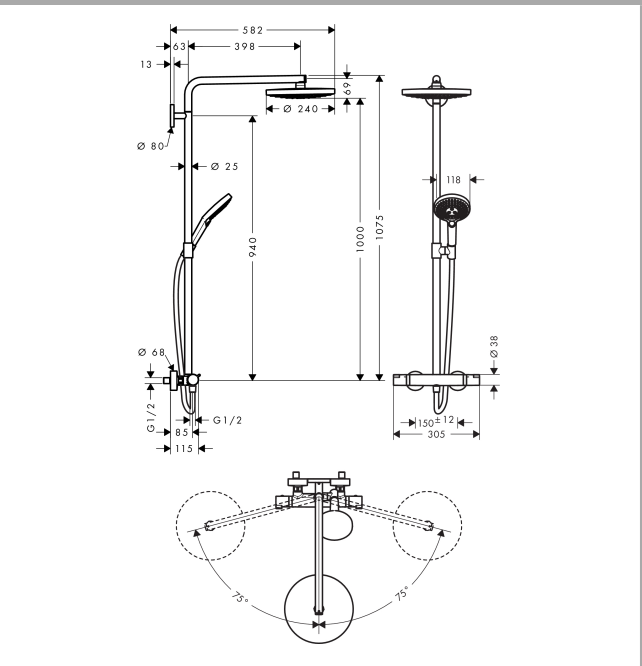

Raindance Select

Raindance Select S 240 2jet Showerpipe

Surfaces: **white/chrome** Article Number: **27129400**

Description

product features

- overhead shower Raindance Select S 240 2jet
- shower head size: 240 mm
- spray type: RainAir (rain spray enriched with air), Rain
- convenient diversion via Select button
- flow rate RainAir spray (at 0.3 MPa): 15 l/min
- flow rate Rain spray (at 0.3 MPa): 15 l/min
- operating pressure: min. 0.15 MPa / max. 1.0 MPa
- spray disc surface in two variants: chrome or white
- shower arm length: 460 mm
- swivel shower arm
- thermostat Ecostat Comfort
- safety lock at 40° C
- adjustable hot water limitation
- outlets controlled via turning handle
- installation type: exposed installation
- height-adjustable hand shower holder

consists of

- Isiflex shower hose 1.60 m (#28276XXX)
- Raindance Select S 120 3jet hand shower (#26530XXX)

Technology

Product image

Scale drawing

Raindance Select

Raindance Select S 240 2jet Showerpipe

Surfaces: **white/chrome** Article Number: **27129400**

Flowchart

Raindance Select

Raindance Select S 240 2jet Showerpipe

Surfaces: **white/chrome** Article Number: **27129400**

Installation examples