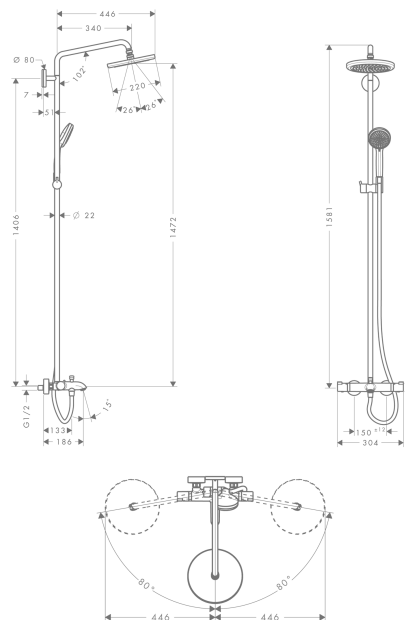

##### product features

- overhead shower Croma 220
- shower head size: 220 mm
- overhead shower angle adjustable
- spray type: RainAir (rain spray enriched with air)
- flow rate RainAir spray (at 0.3 MPa): 17 l/min
- operating pressure: min. 0.15 MPa/max. 1.0 MPa
- swivel shower arm
- thermostat Ecostat Comfort
- flow rate bath filler: 20 l/min
- safety lock at 40° C
- adjustable hot water limitation
- outlets controlled via turning handle
- installation type: exposed installation
- height-adjustable hand shower holder

##### consists of

- Croma 220 Air 1jet overhead shower (#26464XXX)
- Croma 100 Vario hand shower (#28535XXX)
- Isiflex shower hose 1.60 m (#28276XXX)

#### Scale drawing