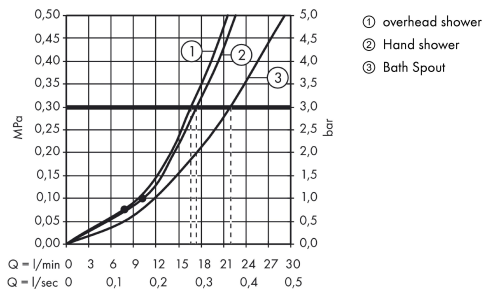

Croma

Croma 220 Air 1jet Showerpipe for bath tub

Surfaces: **chrome** Article Number: **27223000**

Flowchart