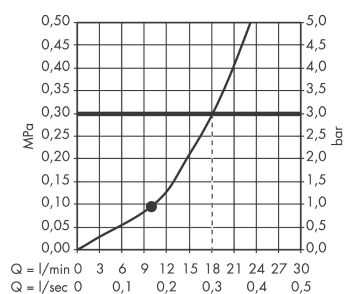

Flowchart

The consumption was measured in combination with the appropriate fittings (thermostat/mixer/in-wall valve) to reflect actual application in practice.