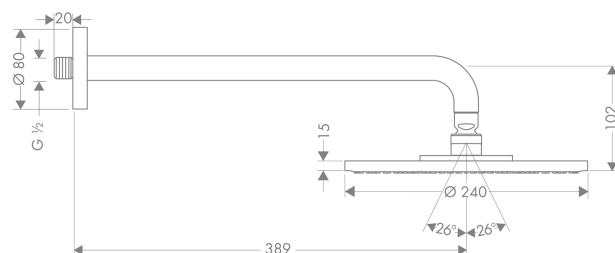

Scale drawing