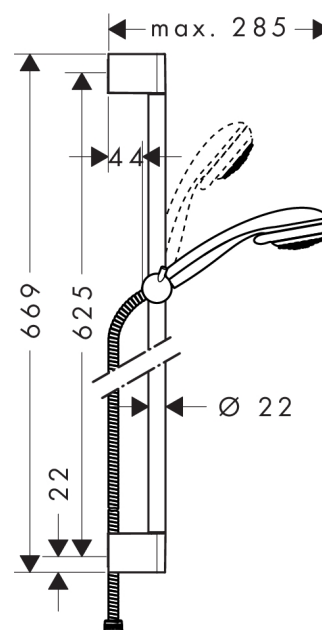

#### product features

- spray type: Normal spray, Massage spray, Mono
- spray type adjustment by turning spray disc
- 90° position adjustable slider, pivots left and right, up and down
- maximum flow rate (at 0.3 MPa): 16 l/min
- chrome-plated wall supports of plastic

### Scale drawing