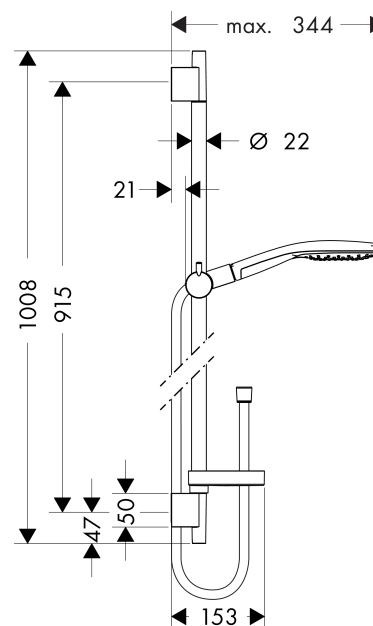

Raindance

Raindance Select S 150 3jet hand shower/ Unica'S Puro wall bar 0.90 m set

Surfaces: **chrome** Article Number: **27803000**

Description

product features

- spray type: RainAir (rain spray enriched with air), CaresseAir, Mix
- convenient diversion via Select button
- shower head size: 150 mm
- 90° position adjustable slider, pivots left and right, up and down
- maximum flow rate (at 0.3 MPa): 16 l/min
- chrome-plated wall supports of plastic

consists of

- Isiflex shower hose 1.60 m (#28276XXX)
- Raindance Select S 150 3jet hand shower (#28587XXX)
- Unica'S Puro wall bar 0.90 m (#28631XXX)
- Casetta'S Puro soap dish (#28679XXX)

Technology

Product image

Scale drawing

Raindance

Raindance Select S 150 3jet hand shower/ Unica'S Puro wall bar 0.90 m set

Surfaces: **chrome** Article Number: **27803000**

Flowchart

The consumption was measured in combination with the appropriate fittings (thermostat/mixer/ in-wall valve) to reflect actual application in practice.

Raindance

Raindance Select S 150 3jet hand shower/ Unica'S Puro wall bar 0.90 m set

Surfaces: **chrome** Article Number: **27803000**

Installation examples