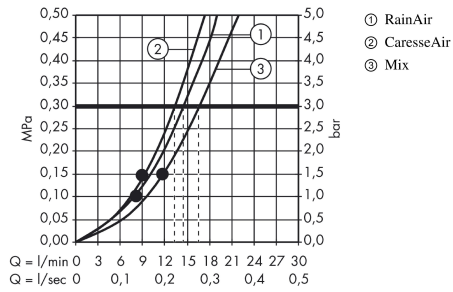

Raindance

Raindance Select S 150 3jet hand shower/ Unica'S Puro wall bar 0.90 m set

Surfaces: **chrome** Article Number: **27803000**

Description

product features

- spray type: RainAir (rain spray enriched with air), CaresseAir, Mix
- convenient diversion via Select button
- shower head size: 150 mm
- 90° position adjustable slider, pivots left and right, up and down
- maximum flow rate (at 0.3 MPa): 16 l/min
- chrome-plated wall supports of plastic

Scale drawing

Raindance

Raindance Select S 150 3jet hand shower/ Unica'S Puro wall bar 0.90 m set

Surfaces: **chrome** Article Number: **27803000**

Flowchart

The consumption was measured in combination with the appropriate fittings (thermostat/mixer/ in-wall valve) to reflect actual application in practice.