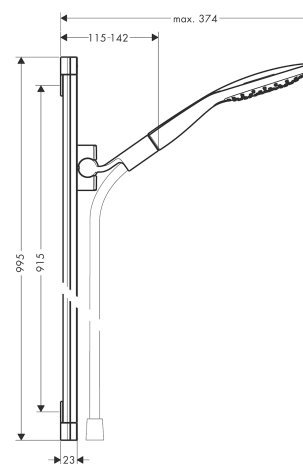

### product features

- spray type: RainAir (rain spray enriched with air), CaresseAir, Mix
- convenient diversion via Select button
- shower head size: 150 mm
- 90° position adjustable slider, pivots left and right, up and down
- maximum flow rate (at 0.3 MPa): 16 l/min
- chrome-plated wall supports of plastic

### consists of

- PuraVida 3jet hand shower (#28557XXX)
- Isiflex shower hose 1.60 m (#28276XXX)
- PuraVida Unica wall bar 0.90 m (#27844XXX)

## Scale drawing