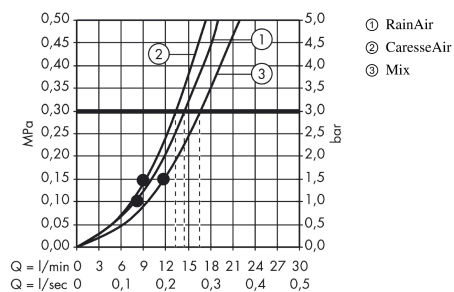

Flowchart

The consumption was measured in combination with the appropriate fittings (thermostat/mixer/ in-wall valve) to reflect actual application in practice.