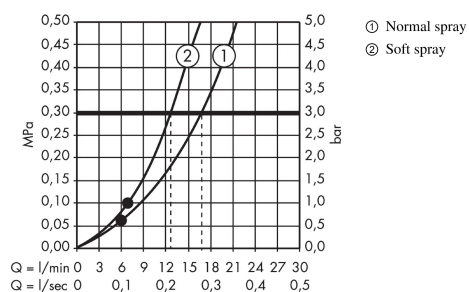

Axor Starck

Axor Starck 2jet baton hand shower

Surfaces: **chrome** Article Number: **28532000**

Description

product features

- spray type adjustment by turning spray disc
- spray type: Normal spray, Soft spray
- maximum flow rate (at 0.3 MPa): 16 l/min
- not suitable for rim-/ tile-mounted mixers
- metal cover
- suitable for continuous flow water heaters

Optional Accessoires

- Metal effect shower hose 1.25 m (#28282XXX)
- Metal effect shower hose 1.60 m (#28286XXX)
- Metal effect shower hose 2.00 m (#28284XXX)

Technology

Product image

Scale drawing

Flowchart

The consumption was measured in combination with the appropriate fittings (thermostat/mixer/ in-wall valve) to reflect actual application in practice.