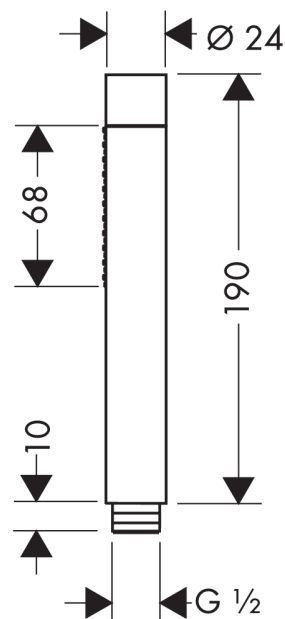

Axor Starck

Axor Starck 2jet baton hand shower

Surfaces: **chrome** Article Number: **28532000**

Description

product features

- spray type adjustment by turning spray disc
- spray type: Normal spray, Soft spray
- maximum flow rate (at 0.3 MPa): 16 l/min
- not suitable for rim-/ tile-mounted mixers
- metal cover
- suitable for continuous flow water heaters

Optional Accessoires

- Metal effect shower hose 1.25 m (#28282XXX)
- Metal effect shower hose 1.60 m (#28286XXX)
- Metal effect shower hose 2.00 m (#28284XXX)

Technology

Product image

Scale drawing

Flowchart

The consumption was measured in combination with the appropriate fittings (thermostat/mixer/ in-wall valve) to reflect actual application in practice.