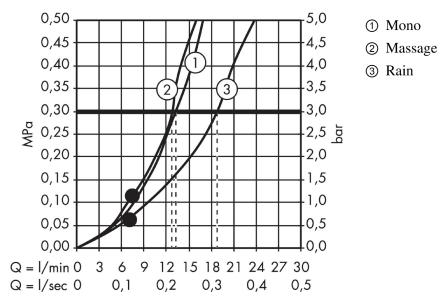

Croma 100

Croma 100 Multi hand shower

Surfaces: **chrome** Article Number: **28536000**

Description

product features

- shower head size: 100 mm
- spray type adjustment by turning spray disc
- spray type: Rain, Mono, Massage spray
- maximum flow rate (at 0.3 MPa): 19 l/min
- suitable for continuous flow water heaters

Technology

Design awards

Product image

Scale drawing

Flowchart

The consumption was measured in combination with the appropriate fittings (thermostat/mixer/in-wall valve) to reflect actual application in practice.