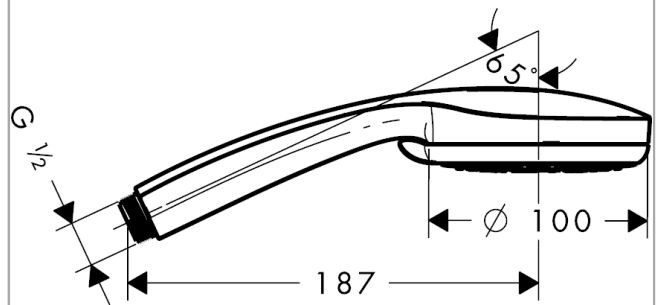

Croma 100

Croma 100 Multi hand shower

Surfaces: **chrome** Article Number: **28536000**

Description

product features

- shower head size: 100 mm
- spray type adjustment by turning spray disc
- spray type: Rain, Mono, Massage spray
- maximum flow rate (at 0.3 MPa): 19 l/min
- suitable for continuous flow water heaters

Technology

Design awards

Product image

Scale drawing

Flowchart

The consumption was measured in combination with the appropriate fittings (thermostat/mixer/in-wall valve) to reflect actual application in practice.