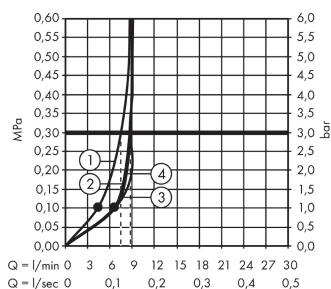

Flowchart

The consumption was measured in combination with the appropriate fittings (thermostat/mixer/ in-wall valve) to reflect actual application in practice.