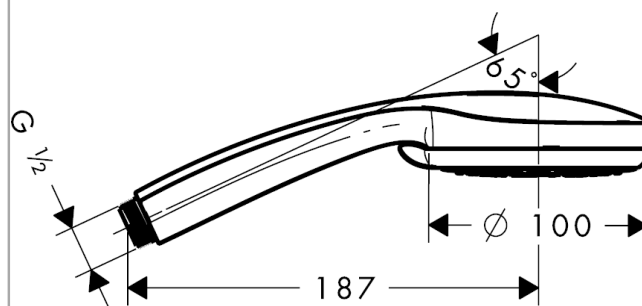

Scale drawing