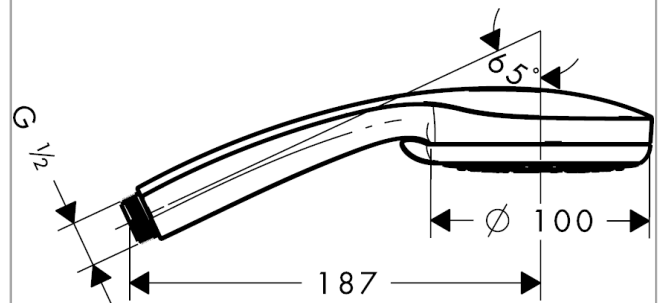

Croma 100
Croma 100 Multi hand shower EcoSmart 9 l/min
 Surfaces: **chrome** Article Number: **28538000**

Description

product features

- shower head size: 100 mm
- spray type adjustment by turning spray disc
- spray type: Rain, Massage spray, Mono
- maximum flow rate (at 0.3 MPa): 9 l/min
- suitable for continuous flow water heaters

Technology

Design awards

Certificates

Product image

Scale drawing

Flowchart

The consumption was measured in combination with the appropriate fittings (thermostat/mixer/in-wall valve) to reflect actual application in practice.