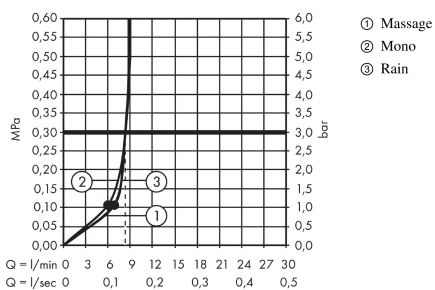

Croma 100
Croma 100 Multi hand shower EcoSmart 9 l/min
 Surfaces: **chrome** Article Number: **28538000**

Description

product features

- shower head size: 100 mm
- spray type adjustment by turning spray disc
- spray type: Rain, Massage spray, Mono
- maximum flow rate (at 0.3 MPa): 9 l/min
- suitable for continuous flow water heaters

Technology

Design awards

Certificates

Product image

Scale drawing

Flowchart

The consumption was measured in combination with the appropriate fittings (thermostat/mixer/in-wall valve) to reflect actual application in practice.