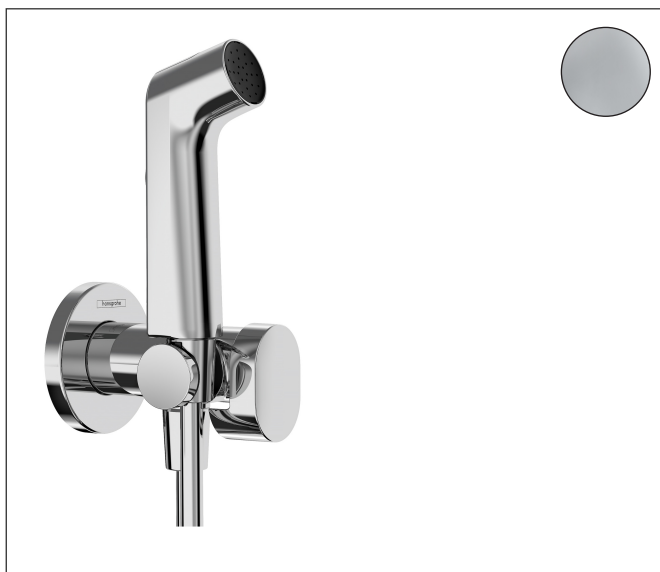

Art. Name Bidette hand shower 1jet S EcoSmart for warm water with shower holder and shower hose 125 cm  
 Art. Nr. 29232000  
 Surface Chrome

## Product picture

## Features

- consists of: bidette hand shower, shut-off valve with integrated shower holder, shower hose
- shower head size: 28 mm
- maximum flow rate at 3 bar: 6,2 l/min
- operating pressure: min. 1 bar/max. 10 bar
- not suitable for operation in countries with valid EN 1717
- shower hose with conical nut on both ends
- pivot connector prevents hose from tangling
- shower hose length: 1250 mm
- connection type: basic set
- with non-return valve
- integrated support function
- wall supports of metal
- wall mounting: screw fastening
- rinseable filter washer
- not intrinsically safe against backflow
- not included: basic set
- EU taxonomy: max. 8 l/min - Do No Significant Harm (DNSH)

## Technology

Art. Name Bidette hand shower 1jet S EcoSmart for warm water with shower holder and shower hose 125 cm  
 Art. Nr. 29232000  
 Surface Chrome