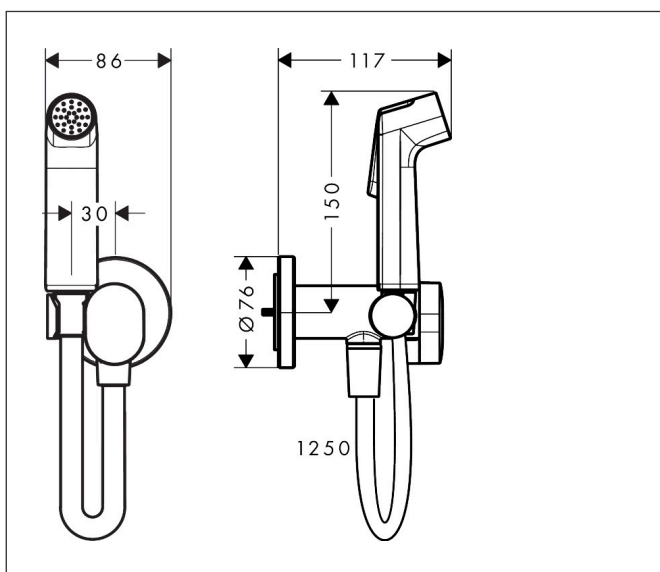

Art. Name Bidette hand shower 1jet S EcoSmart for warm water with shower holder and shower hose 125 cm  
 Art. Nr. 29232000  
 Surface Chrome

## Product picture

## Features

- consists of: bidette hand shower, shut-off valve with integrated shower holder, shower hose
- shower head size: 28 mm
- maximum flow rate at 3 bar: 6,2 l/min
- operating pressure: min. 1 bar/max. 10 bar
- not suitable for operation in countries with valid EN 1717
- shower hose with conical nut on both ends
- pivot connector prevents hose from tangling
- shower hose length: 1250 mm
- connection type: basic set
- with non-return valve
- integrated support function
- wall supports of metal
- wall mounting: screw fastening
- rinseable filter washer
- not intrinsically safe against backflow
- not included: basic set
- EU taxonomy: max. 8 l/min - Do No Significant Harm (DNSH)

## Technology

Art. Name Bidette hand shower 1jet S EcoSmart for warm water with shower holder and shower hose 125 cm  
 Art. Nr. 29232000  
 Surface Chrome