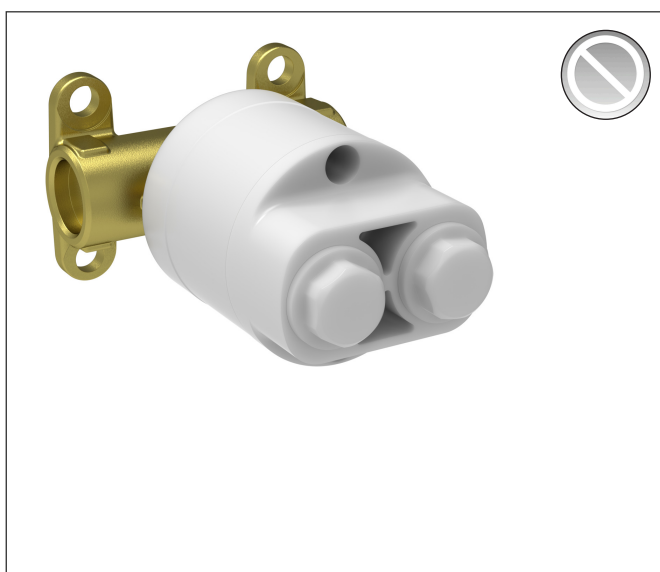

Art. Name Basic set for mixed water bidette
 Art. Nr. 29235180

Product picture

Features

- suitable for: all bidette hand showers for mixed water
- wall-mounted
- minimum mounting depth: 45 mm
- maximum mounting depth: 60 mm
- connection dimension: Rp 1/2
- hot and cold water connection necessary