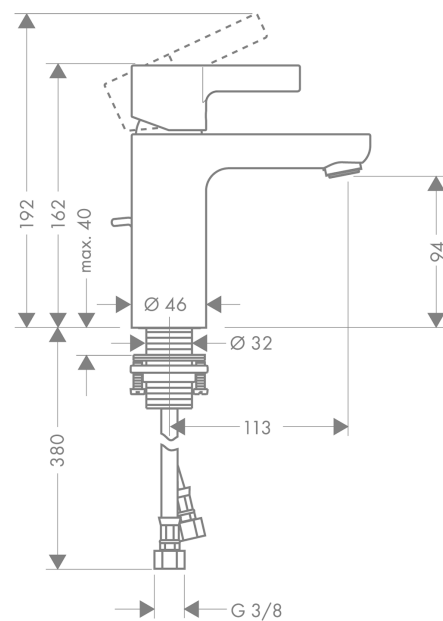

Metris S

Single lever basin mixer with pop-up waste set

Surfaces: **chrome** Article Number: **31060000**

Description

product features

- ComfortZone 100
- projection 113 mm
- normal spray
- flow rate: 5 l/min
- pop-up waste set
- suitable for continuous flow water heaters

Technology

Product image

Scale drawing

Flowchart