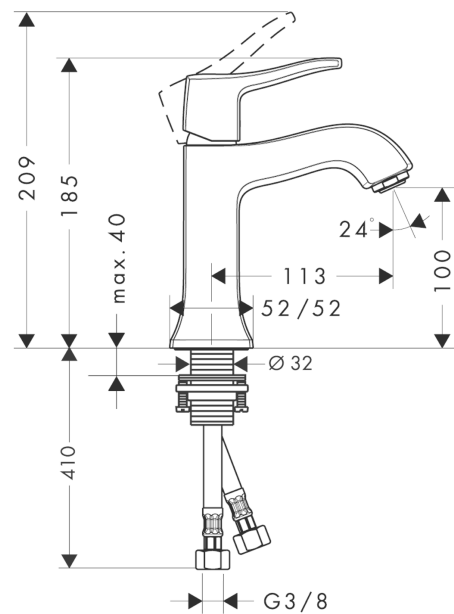

Metris Classic
Single lever basin mixer 100 without waste set
 Surfaces: **chrome** Article Number: **31077000**

Description

product features

- ComfortZone 100
- projection 113 mm
- normal spray
- flow rate: 5 l/min
- without waste set
- suitable for continuous flow water heaters

Technology

Product image

Scale drawing

Flowchart