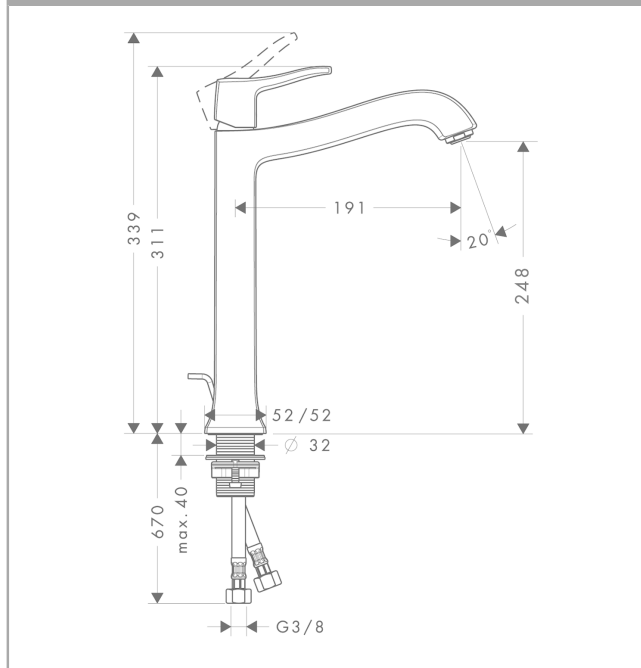

Metris Classic

Single lever basin mixer 250 with pop-up waste set for washbowls

Surfaces: **chrome** Article Number: **31078000**

Description

product features

- ComfortZone 250
- projection 191 mm
- normal spray
- flow rate: 5 l/min
- pop-up waste set
- suitable for continuous flow water heaters

Technology

Product image

Scale drawing

Flowchart