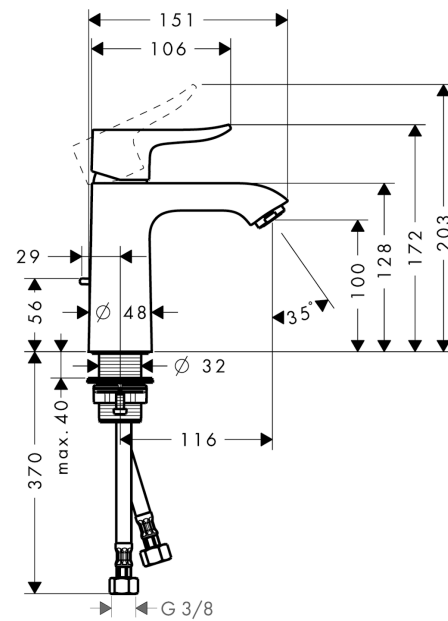

Metris

Single lever basin mixer 110 with pop-up waste set

Surfaces: **chrome** Article Number: **31080000**

Description

product features

- ComfortZone 110
- projection 116 mm
- normal spray
- flow rate: 5 l/min
- pop-up waste set
- suitable for continuous flow water heaters

Technology

Certificates

Product image

Scale drawing

Flowchart