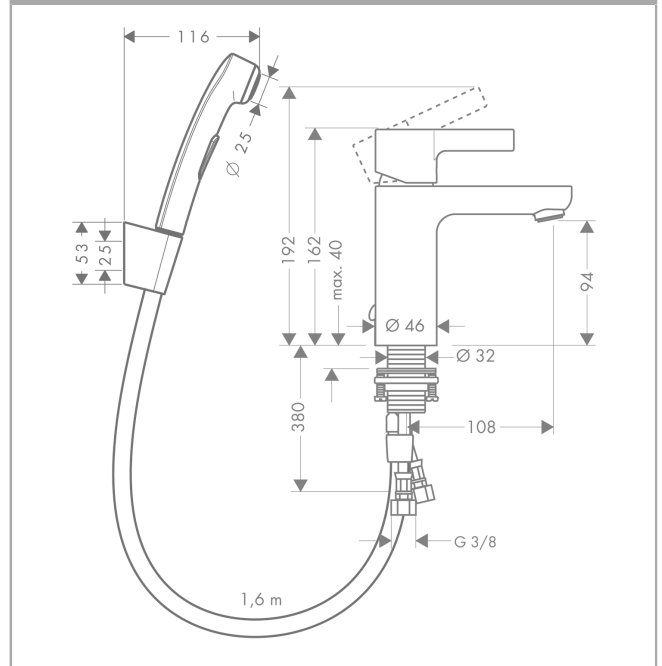

Metris S

Bidette 1jet hand shower/ Metris S single lever basin mixer set 1.60 m

Surfaces: **chrome** Article Number: **31160000**

Description

product features

- ComfortZone 90
- flow rate: 5 l/min
- without waste set
- suitable for continuous flow water heaters

Technology

Product image

Scale drawing

Flowchart