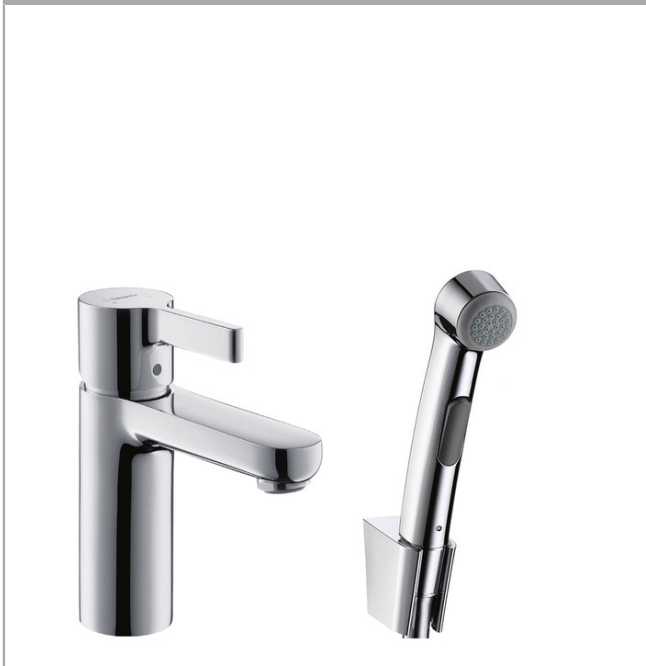

Metris S

Bidette 1jet hand shower/ Metris S single lever basin mixer set 1.60 m

Surfaces: **chrome** Article Number: **31160000**

Description

product features

- ComfortZone 90
- flow rate: 5 l/min
- without waste set
- suitable for continuous flow water heaters

Technology

Product image

Scale drawing

Flowchart