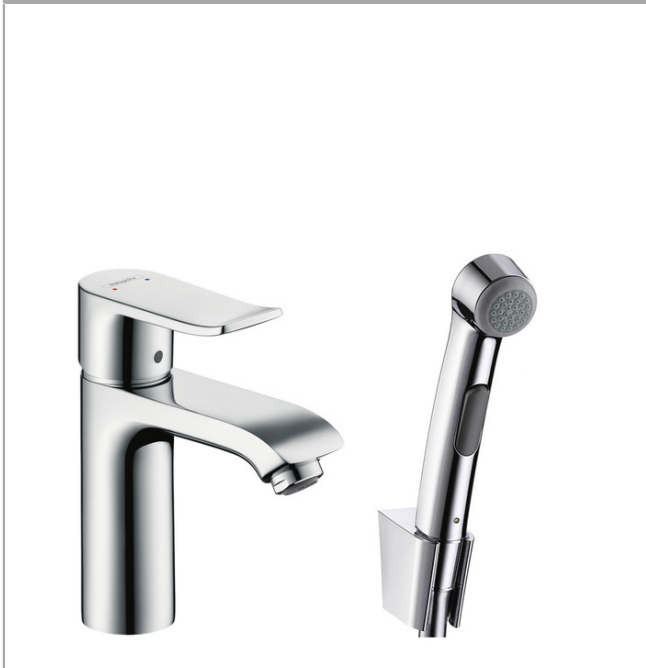

Metris

Bidette 1jet hand shower/ Metris single lever basin mixer set 1.60 m

Surfaces: **chrome** Article Number: **31285000**

Description

product features

- ComfortZone 110
- flow rate: 5 l/min
- push-open waste set (operation via pressure plug, for basins with overflow)
- suitable for continuous flow water heaters

Technology

Product image