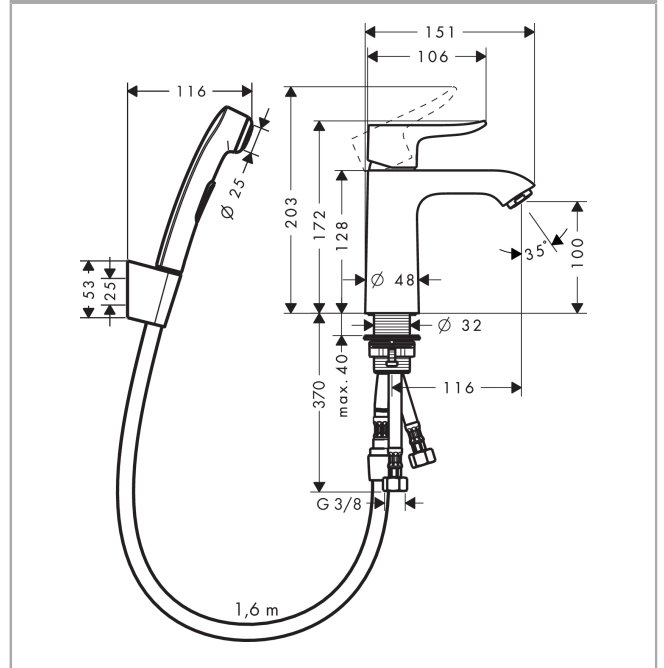

Scale drawing