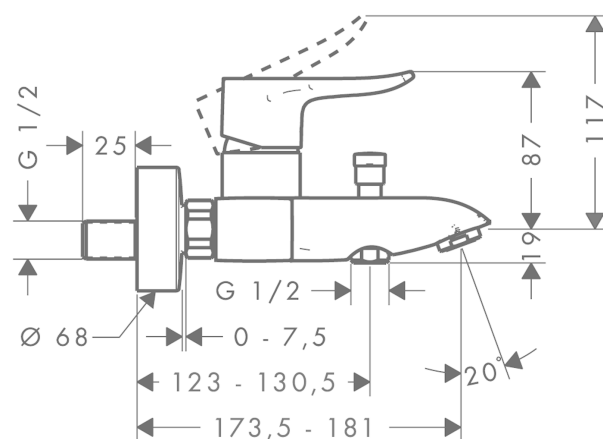

Metris

Single lever bath mixer for exposed installation

Surfaces: **chrome** Article Number: **31480000**

Description

product features

- projection 123 - 130.5 mm
- spray type: normal spray
- flow rate hand shower connection at 0.3 MPa: 8 l/min
- flow rate bath filler (at 0.3 MPa): 21 l/min
- suitable for continuous flow water heaters

Technology

Product image

Scale drawing

Flowchart